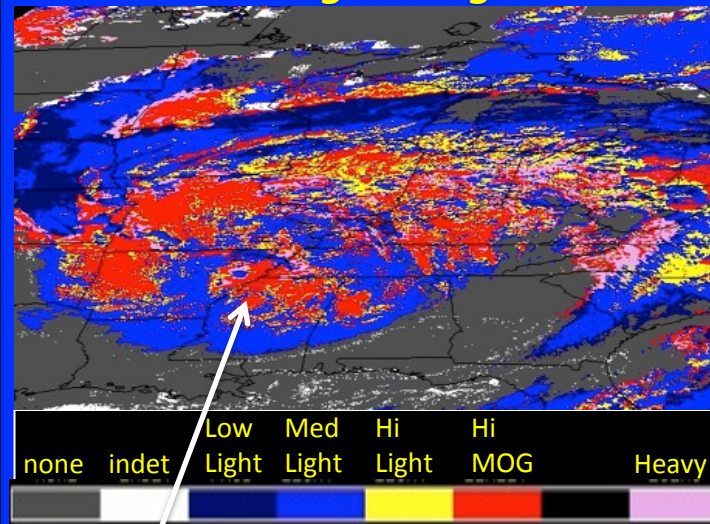

## Example of current satellite icing product

### GOES Cloud Properties

SLW clouds

### Satellite Flight Icing Threat

*Satellite method provides early warning and improved resolution of the icing threat not captured in current forecasting techniques and reduces overwarning.*