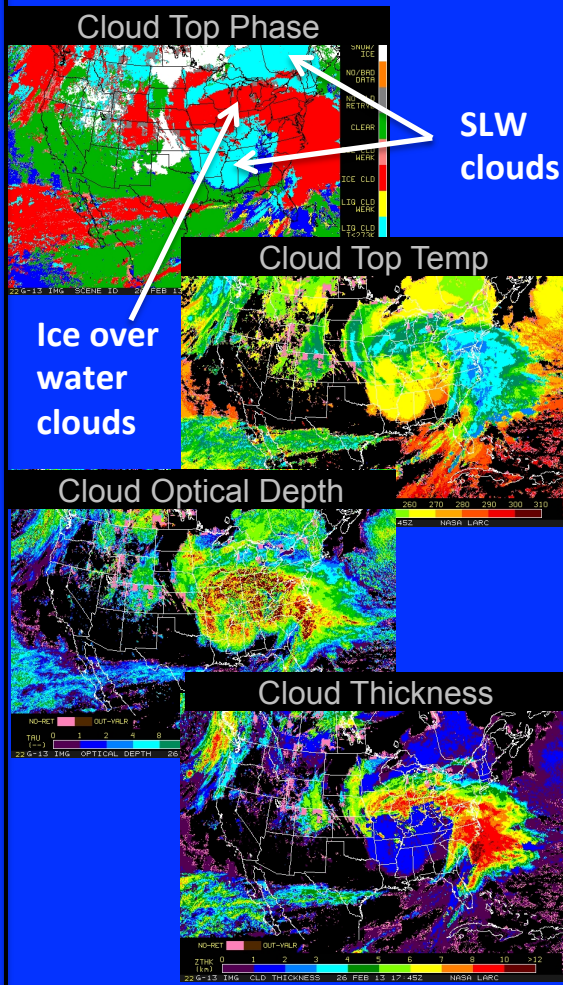

# AIRCRAFT ICING

## Example of current satellite icing product

### GOES Cloud Properties

SLW clouds

### Satellite Flight Icing Threat

*Satellite method provides early warning and improved resolution of the icing threat not captured in current forecasting techniques and reduces overwarning.*